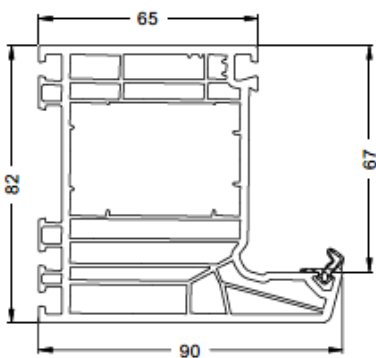

Blendrahmen

Outer frames

Art.-Nr. Art. No.	Abbildung Illustration	Benennung Description		
19421...		Blendrahmen 82/70 AS Outer frame 82/70 AS	AS	24
19422...		Blendrahmen 82/80 AS Outer frame 82/80 AS	AS	25
19423...		Blendrahmen 82/90 AS Outer frame 82/90 AS	AS	26
19424...		Blendrahmen 82/100 AS Outer frame 82/100 AS	AS	27
19411...		Blendrahmen 82/70 MD Outer frame 82/70 MD	MD	28
19412...		Blendrahmen 82/80 MD Outer frame 82/80 MD	MD	29
19413...		Blendrahmen 82/90 MD Outer frame 82/90 MD	MD	30
25255500 25255600		Türschwelle Living Living door threshold	AS / MD	33

Blendrahmen 82/70 AS ■ Outer frame 82/70 AS
19421...

	20271500	20271700	20271800	20281200
I_x	1.34	2.01	2.94	1.17
I_y	0.68	1.6	2.33	2
Thickness	1.5 mm	1.5 mm	2.5 mm	2.5 mm
Length	6 m	6 m	6 m	6 m

Blendrahmen 82/80 AS ■ Outer frame 82/80 AS
19422...

	20271900	20272000	20281300
I_x	2.59	3.87	2.79
I_y	3.44	5.18	4.57
Thickness	1.5 mm	2.5 mm	2.5 mm
Length	6 m	6 m	6 m

Blendrahmen 82/90 AS ■ Outer frame 82/90 AS
19423...

	20272100	20272200	20281400
I_x	3.2	4.81	3.75
I_y	6.21	9.51	8.41
Thickness	1.5 mm	2.5 mm	2.5 mm
Length	6 m	6 m	6 m

19424...

	20271500	20271700	20271800	20281200
I_x	1.34	2.01	2.94	1.17
I_y	0.68	1.6	2.33	2
Thickness	1.5 mm	1.5 mm	2.5 mm	2.5 mm
Length	6 m	6 m	6 m	6 m

Blendrahmen 82/70 MD ■ Outer frame 82/70 MD

19411...