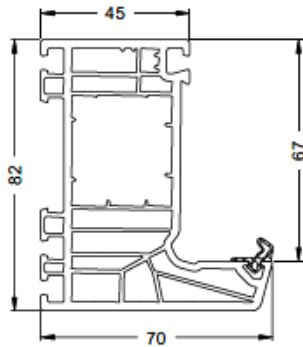

Blendrahmen

Outer frames

Art.-Nr. Art. No.	Abbildung Illustration	Benennung Description		
19421...		Blendrahmen 82/70 AS Outer frame 82/70 AS	AS	24
19422...		Blendrahmen 82/80 AS Outer frame 82/80 AS	AS	25
19423...		Blendrahmen 82/90 AS Outer frame 82/90 AS	AS	26
19424...		Blendrahmen 82/100 AS Outer frame 82/100 AS	AS	27
19411...		Blendrahmen 82/70 MD Outer frame 82/70 MD	MD	28
19412...		Blendrahmen 82/80 MD Outer frame 82/80 MD	MD	29
19413...		Blendrahmen 82/90 MD Outer frame 82/90 MD	MD	30
25255500 25255600		Türschwelle Living Living door threshold	AS / MD	33

Blendrahmen 82/70 AS ■ Outer frame 82/70 AS
19421...

	20271500	20271700	20271800	20281200
I_x	1.34	2.01	2.94	1.17
I_y	0.68	1.6	2.33	2
Thickness	1.5 mm	1.5 mm	2.5 mm	2.5 mm
Length	6 m	6 m	6 m	6 m

Blendrahmen 82/80 AS ■ Outer frame 82/80 AS
19422...

	20271900	20272000	20281300
I_x	2.59	3.87	2.79
I_y	3.44	5.18	4.57
Thickness	1.5 mm	2.5 mm	2.5 mm
Length	6 m	6 m	6 m

Blendrahmen 82/90 AS ■ Outer frame 82/90 AS
19423...

	20272100	20272200	20281400
I_x	3.2	4.81	3.75
I_y	6.21	9.51	8.41
Thickness	1.5 mm	2.5 mm	2.5 mm
Length	6 m	6 m	6 m

	20271500	20271700	20271800	20281200
I_x	1.34	2.01	2.94	1.17
I_y	0.68	1.6	2.33	2
Thickness	1.5 mm	1.5 mm	2.5 mm	2.5 mm
Length	6 m	6 m	6 m	6 m

Blendrahmen 82/80 MD ■ Outer frame 82/80 MD

19412...

	20271900	20272000	20281300
I_x	2.59	3.87	2.79
I_y	3.44	5.18	4.57
Thickness	1.5 mm	2.5 mm	2.5 mm
Length	6 m	6 m	6 m