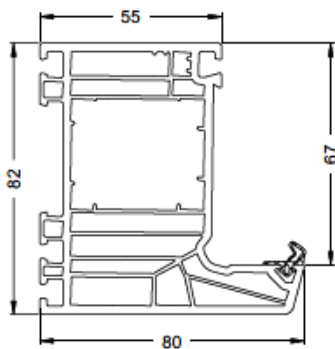

Blendrahmen

Outer frames

Art.-Nr. Art. No.	Abbildung Illustration	Benennung Description		
19421...		Blendrahmen 82/70 AS Outer frame 82/70 AS	AS	24
19422...		Blendrahmen 82/80 AS Outer frame 82/80 AS	AS	25
19423...		Blendrahmen 82/90 AS Outer frame 82/90 AS	AS	26
19424...		Blendrahmen 82/100 AS Outer frame 82/100 AS	AS	27
19411...		Blendrahmen 82/70 MD Outer frame 82/70 MD	MD	28
19412...		Blendrahmen 82/80 MD Outer frame 82/80 MD	MD	29
19413...		Blendrahmen 82/90 MD Outer frame 82/90 MD	MD	30
25255500 25255600		Türschwelle Living Living door threshold	AS / MD	33

Blendrahmen 82/70 AS ■ Outer frame 82/70 AS
19421...

	20271500	20271700	20271800	20281200
I_x	1.34	2.01	2.94	1.17
I_y	0.68	1.6	2.33	2
Thickness	1.5 mm	1.5 mm	2.5 mm	2.5 mm
Length	6 m	6 m	6 m	6 m

Blendrahmen 82/80 AS ■ Outer frame 82/80 AS
19422...

	20271900	20272000	20281300
I_x	2.59	3.87	2.79
I_y	3.44	5.18	4.57
Thickness	1.5 mm	2.5 mm	2.5 mm
Length	6 m	6 m	6 m

Blendrahmen 82/90 AS ■ Outer frame 82/90 AS
19423...

	20272100	20272200	20281400
I_x	3.2	4.81	3.75
I_y	6.21	9.51	8.41
Thickness	1.5 mm	2.5 mm	2.5 mm
Length	6 m	6 m	6 m

	20271500	20271700	20271800	20281200
I_x	1.34	2.01	2.94	1.17
I_y	0.68	1.6	2.33	2
Thickness	1.5 mm	1.5 mm	2.5 mm	2.5 mm
Length	6 m	6 m	6 m	6 m

Blendrahmen 82/80 MD ■ Outer frame 82/80 MD

19412...

	20271900	20272000	20281300
I_x	2.59	3.87	2.79
I_y	3.44	5.18	4.57
Thickness	1.5 mm	2.5 mm	2.5 mm
Length	6 m	6 m	6 m