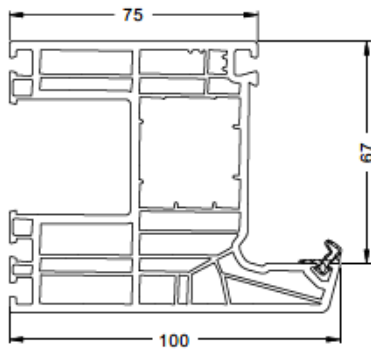

Blendrahmen 82/70 AS ■ Outer frame 82/70 AS
19421...

	20271500	20271700	20271800	20281200
I_x	1.34	2.01	2.94	1.17
I_y	0.68	1.6	2.33	2
Thickness	1.5 mm	1.5 mm	2.5 mm	2.5 mm
Length	6 m	6 m	6 m	6 m

Blendrahmen 82/80 AS ■ Outer frame 82/80 AS
19422...

	20271900	20272000	20281300
I_x	2.59	3.87	2.79
I_y	3.44	5.18	4.57
Thickness	1.5 mm	2.5 mm	2.5 mm
Length	6 m	6 m	6 m

Blendrahmen 82/90 AS ■ Outer frame 82/90 AS
19423...

	20272100	20272200	20281400
I_x	3.2	4.81	3.75
I_y	6.21	9.51	8.41
Thickness	1.5 mm	2.5 mm	2.5 mm
Length	6 m	6 m	6 m

19424...

	20271500	20271700	20271800	20281200
I_x	1.34	2.01	2.94	1.17
I_y	0.68	1.6	2.33	2
Thickness	1.5 mm	1.5 mm	2.5 mm	2.5 mm
Length	6 m	6 m	6 m	6 m

Blendrahmen 82/70 MD ■ Outer frame 82/70 MD

19411...

	20271500	20271700	20271800	20281200
I_x	1.34	2.01	2.94	1.17
I_y	0.68	1.6	2.33	2
Thickness	1.5 mm	1.5 mm	2.5 mm	2.5 mm
Length	6 m	6 m	6 m	6 m

Blendrahmen 82/80 MD ■ Outer frame 82/80 MD

19412...

	20271900	20272000	20281300
I_x	2.59	3.87	2.79
I_y	3.44	5.18	4.57
Thickness	1.5 mm	2.5 mm	2.5 mm
Length	6 m	6 m	6 m